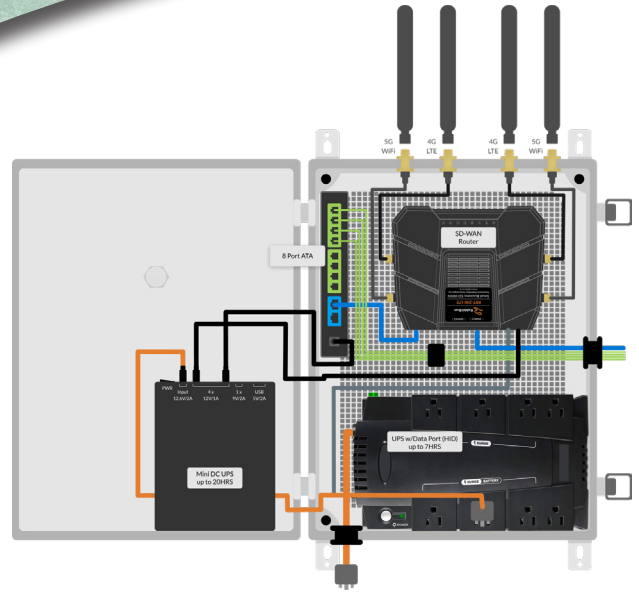

ESI Emergency Failover Kit™

Failover for ESI Cloud Solutions

Expand your ESI Services to Replace Legacy/Copper POTS Emergency Lines

This add-on for the ESI eCloud PBX™ solution provides a replacement for POTS ("Plain Old Telephone Service") for critical lines that can't go down - from Emergency Phones to Alarm Panels - with redundant broadband and multi-carrier cellular transport.

Perfect for Lines That You Can't Afford to Lose:

- Elevator Phones
- Safety/Emergency Phones
- Point of Sale/Credit/Debit Card Devices
- Security Panels & Alarms
- "Internet of Things" (IoT) Sensors
- Replacing POTS lines

Simplify Your Installation with The Pre-Assembled & Tested ESI Emergency Failover Kits:

- Sold as a service
- Low monthly license fee
- Flawless 4G failover saves outage costs
- Quality-of-Service (QoS) for clear audio
- Cloud-simplified managed service
- Integrated with ESI's e911 and emergency call notifications
- 24-hour battery backup
- Weather-resistant enclosure included

How it works:

Emergency Connection Kit™ used with the ESI eCloud PBX™