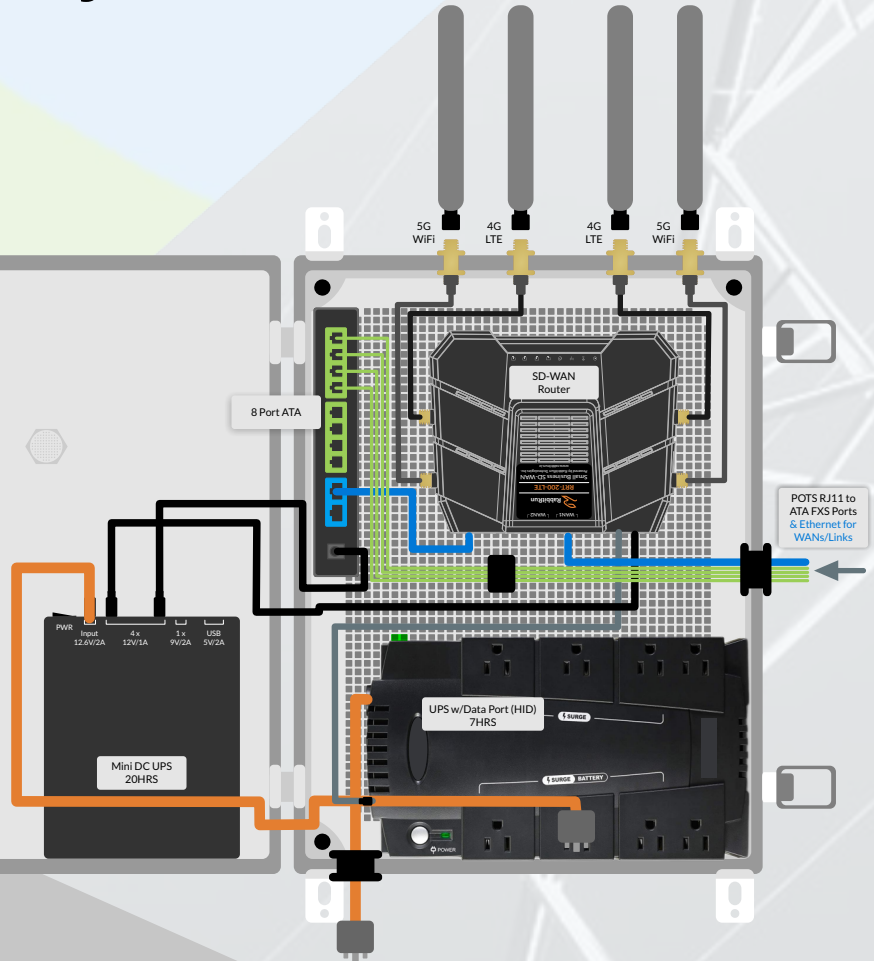

- ABS Plastic (16.1"x12.2"x7.1")

SD-WAN Router w/4GLTE

- RRT-200-LTE (License Required)
- Dual Broadband Combined with Multi-Carrier Cellular
- Overlay Plus Packet Loss Mitigation

8 Port VoIP Gateway/ATA

- 8 FXS Ports for POTS Lines

Mini DC UPS Power Cell

- Up to 20 HRS Backup Power

UPS w/USB HID (Data)

- Up to 4 HRS Backup Power

Assembly & Testing

- Cabling, SIP Line Dialtone Testing

MONTHLY LICENCES

FAILSAFE LTE:

Dual Link Failover & Load Balance
Combines Three Internet Services
Includes 1GB 4G LTE Data Backup

Multi-Link & Multi-Path
Advanced QoS & Traffic Engineering
Fail-safe Failover / No Dropped Calls